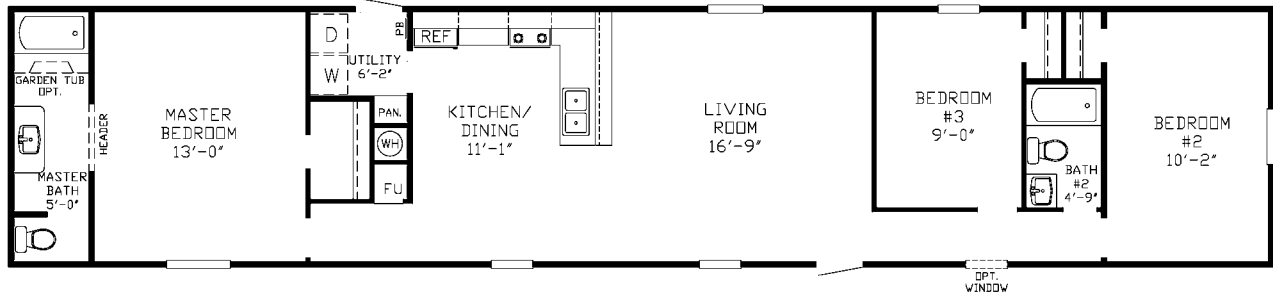

southernhomes™

stronger. safer. smarter.™

SS SINGLE SERIES
2008-2009

THE *Nokensville*

SS 2801 - 924 sq ft - 2 Bedroom/2 Bath - 14x66 (70)

THE *Arindale*

SS 2802 - 924 sq ft - 3 Bedroom/2 Bath - 14x66 (70)

THE *Rollins*

SS 2824 - 672 sq ft - 2 Bedroom/2 Bath - 14x48 (52)

THE *Sapphire*

SS 4807 - 1,216 sq ft - 3 Bedroom/2 Bath - 16x76 (80)

THE *Mallory*

SS 4808 - 960 sq ft - 2 Bedroom/2 Bath - 16x60 (64)

THE *Aspen*

SS 4812 - 1,216 sq ft - 3 Bedroom/2 Bath - 16x76 (80)

THE *Beasley*

SS 4814 - 896 sq ft - 3 Bedroom/2 Bath - 16x56 (60)

THE *Champlain*

SS 4815 - 1,216 sq ft - 3 Bedroom/2 Bath - 16x76 (80)

THE *Segal*

SS 4816 - 896 sq ft - 2 Bedroom/1 Bath - 16x56 (60)

THE *Tobak*

THE *McCain*

SS 4831 - 1,216 sq ft - 3 Bedroom/2 Bath - 16x76 (80)

THE *Witt*

SS 4837 - 1,216 sq ft - 3 Bedroom/2 Bath - 16x76 (80)

THE *Kerry*

SS 4839 - 1,216 sq ft - 3 Bedroom/2 Bath - 16x76 (80)

SS SINGLE STANDARD FEATURES