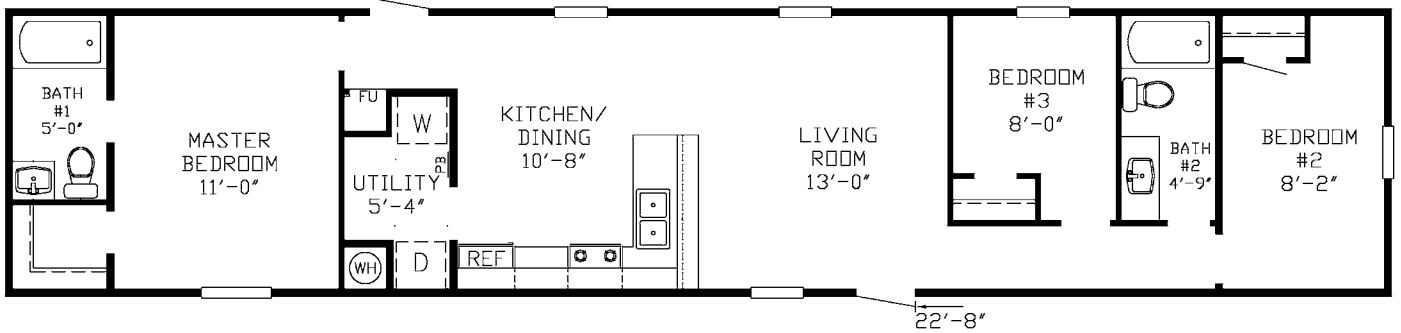

southernhomes™

stronger. safer. smarter.™

SS SINGLE SERIES
2008-2009

THE *Nokensville*

SS 2801 - 924 sq ft - 2 Bedroom/2 Bath - 14x66 (70)

THE *Arindale*

SS 2802 - 924 sq ft - 3 Bedroom/2 Bath - 14x66 (70)

THE *Rollins*

SS 2824 - 672 sq ft - 2 Bedroom/2 Bath - 14x48 (52)

THE *Sapphire*

SS 4807 - 1,216 sq ft - 3 Bedroom/2 Bath - 16x76 (80)

THE *Mallory*

SS 4808 - 960 sq ft - 2 Bedroom/2 Bath - 16x60 (64)

THE *Aspen*

SS 4812 - 1,216 sq ft - 3 Bedroom/2 Bath - 16x76 (80)

THE *Beasley*

SS 4814 - 896 sq ft - 3 Bedroom/2 Bath - 16x56 (60)

THE *Champlain*

SS 4815 - 1,216 sq ft - 3 Bedroom/2 Bath - 16x76 (80)

THE *Segal*

SS 4816 - 896 sq ft - 2 Bedroom/1 Bath - 16x56 (60)

THE *Tobak*

THE *McCain*

SS 4831 - 1,216 sq ft - 3 Bedroom/2 Bath - 16x76 (80)

THE *Witt*

SS 4837 - 1,216 sq ft - 3 Bedroom/2 Bath - 16x76 (80)

THE *Kerry*

SS 4839 - 1,216 sq ft - 3 Bedroom/2 Bath - 16x76 (80)

SS SINGLE STANDARD FEATURES