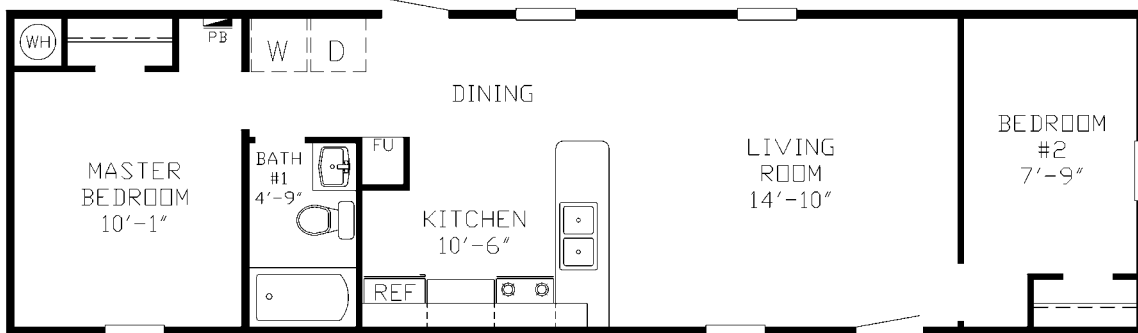

SS 2824 - 672 sq ft - 2 Bedroom/2 Bath - 14x48 (52)

THE *Sapphire*

SS 4807 - 1,216 sq ft - 3 Bedroom/2 Bath - 16x76 (80)

THE *Mallory*

SS 4808 - 960 sq ft - 2 Bedroom/2 Bath - 16x60 (64)

THE *Aspen*

SS 4812 - 1,216 sq ft - 3 Bedroom/2 Bath - 16x76 (80)

THE *Beasley*

SS 4814 - 896 sq ft - 3 Bedroom/2 Bath - 16x56 (60)

THE *Champlain*

SS 4815 - 1,216 sq ft - 3 Bedroom/2 Bath - 16x76 (80)

THE *Segal*

SS 4816 - 896 sq ft - 2 Bedroom/1 Bath - 16x56 (60)

THE *Tobak*

SS 4818 - 1,216 sq ft - 3 Bedroom/2 Bath - 16x76 (80)

THE *Cafy*

SS 4819 - 1,216 sq ft - 3 Bedroom/2 Bath - 16x76 (80)

THE *Sivley*

SS 4822 - 1,152 sq ft - 3 Bedroom/2 Bath - 16x72 (76)

THE *Carothers*

SS 4827 - 1,216 sq ft - 4 Bedroom/2 Bath - 16x76 (80)

THE *McCain*

SS 4831 - 1,216 sq ft - 3 Bedroom/2 Bath - 16x76 (80)

THE *Witt*

SS 4837 - 1,216 sq ft - 3 Bedroom/2 Bath - 16x76 (80)

THE *Kerry*

SS 4839 - 1,216 sq ft - 3 Bedroom/2 Bath - 16x76 (80)

SS SINGLE STANDARD FEATURES