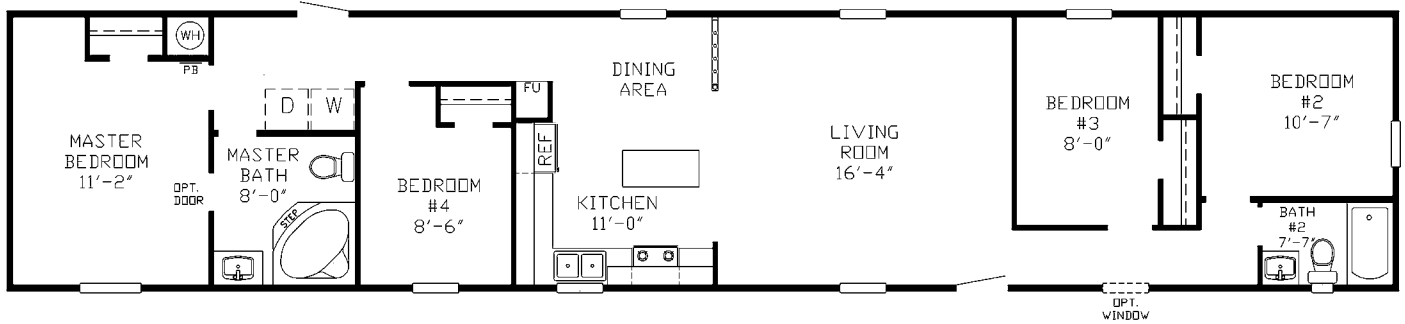

SS 2824 - 672 sq ft - 2 Bedroom/2 Bath - 14x48 (52)

THE *Sapphire*

SS 4807 - 1,216 sq ft - 3 Bedroom/2 Bath - 16x76 (80)

THE *Mallory*

SS 4808 - 960 sq ft - 2 Bedroom/2 Bath - 16x60 (64)

THE *Aspen*

SS 4812 - 1,216 sq ft - 3 Bedroom/2 Bath - 16x76 (80)

THE *Beasley*

SS 4814 - 896 sq ft - 3 Bedroom/2 Bath - 16x56 (60)

THE *Champlain*

SS 4815 - 1,216 sq ft - 3 Bedroom/2 Bath - 16x76 (80)

THE *Segal*

SS 4816 - 896 sq ft - 2 Bedroom/1 Bath - 16x56 (60)

THE *Tobak*

SS 4818 - 1,216 sq ft - 3 Bedroom/2 Bath - 16x76 (80)

THE *Cafy*

SS 4819 - 1,216 sq ft - 3 Bedroom/2 Bath - 16x76 (80)

THE *Sivley*

SS 4822 - 1,152 sq ft - 3 Bedroom/2 Bath - 16x72 (76)

THE *Carothers*

SS 4827 - 1,216 sq ft - 4 Bedroom/2 Bath - 16x76 (80)

THE *McCain*

SS 4831 - 1,216 sq ft - 3 Bedroom/2 Bath - 16x76 (80)

THE *Witt*

SS 4837 - 1,216 sq ft - 3 Bedroom/2 Bath - 16x76 (80)

THE *Kerry*

SS 4839 - 1,216 sq ft - 3 Bedroom/2 Bath - 16x76 (80)

SS SINGLE STANDARD FEATURES