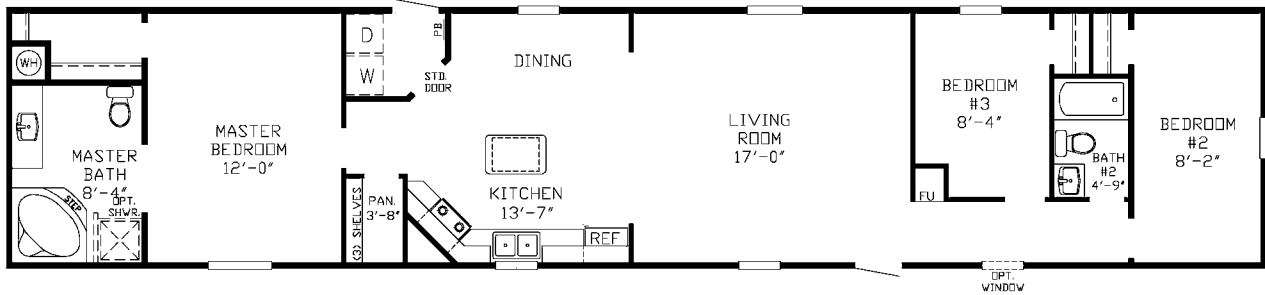

SS 2824 - 672 sq ft - 2 Bedroom/2 Bath - 14x48 (52)

THE *Sapphire*

SS 4807 - 1,216 sq ft - 3 Bedroom/2 Bath - 16x76 (80)

THE *Mallory*

SS 4808 - 960 sq ft - 2 Bedroom/2 Bath - 16x60 (64)

THE *Aspen*

SS 4812 - 1,216 sq ft - 3 Bedroom/2 Bath - 16x76 (80)

THE *Beasley*

SS 4814 - 896 sq ft - 3 Bedroom/2 Bath - 16x56 (60)

THE *Champlain*

SS 4815 - 1,216 sq ft - 3 Bedroom/2 Bath - 16x76 (80)

THE *Segal*

SS 4816 - 896 sq ft - 2 Bedroom/1 Bath - 16x56 (60)

THE *Tobak*

SS 4818 - 1,216 sq ft - 3 Bedroom/2 Bath - 16x76 (80)

THE *Cafy*

SS 4819 - 1,216 sq ft - 3 Bedroom/2 Bath - 16x76 (80)

THE *Sivley*

SS 4822 - 1,152 sq ft - 3 Bedroom/2 Bath - 16x72 (76)

THE *Carothers*

SS 4827 - 1,216 sq ft - 4 Bedroom/2 Bath - 16x76 (80)

THE *McCain*

SS 4831 - 1,216 sq ft - 3 Bedroom/2 Bath - 16x76 (80)

THE *Witt*

SS 4837 - 1,216 sq ft - 3 Bedroom/2 Bath - 16x76 (80)

THE *Kerry*

SS 4839 - 1,216 sq ft - 3 Bedroom/2 Bath - 16x76 (80)

SS SINGLE STANDARD FEATURES