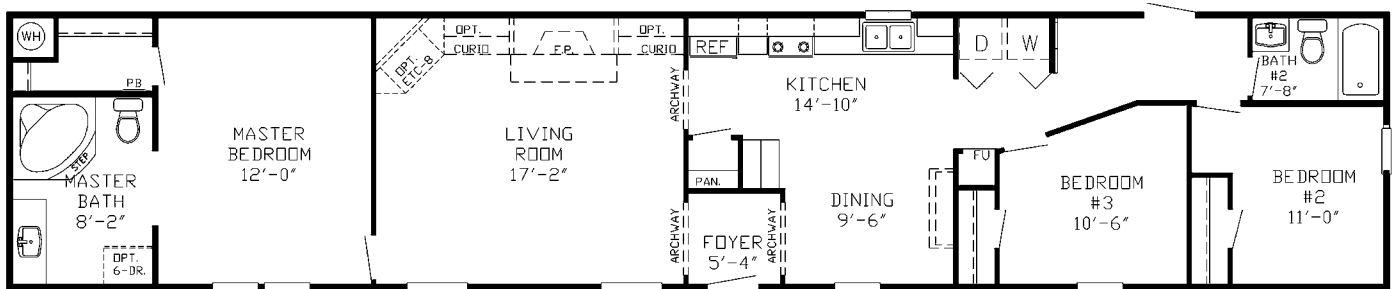

SS 2824 - 672 sq ft - 2 Bedroom/2 Bath - 14x48 (52)

THE *Sapphire*

SS 4807 - 1,216 sq ft - 3 Bedroom/2 Bath - 16x76 (80)

THE *Mallory*

SS 4808 - 960 sq ft - 2 Bedroom/2 Bath - 16x60 (64)

THE *Aspen*

SS 4812 - 1,216 sq ft - 3 Bedroom/2 Bath - 16x76 (80)

THE *Beasley*

SS 4814 - 896 sq ft - 3 Bedroom/2 Bath - 16x56 (60)

THE *Champlain*

SS 4815 - 1,216 sq ft - 3 Bedroom/2 Bath - 16x76 (80)

THE *Segal*

SS 4816 - 896 sq ft - 2 Bedroom/1 Bath - 16x56 (60)

THE *Tobak*

SS 4818 - 1,216 sq ft - 3 Bedroom/2 Bath - 16x76 (80)

THE *Cafy*

SS 4819 - 1,216 sq ft - 3 Bedroom/2 Bath - 16x76 (80)

THE *Sivley*

SS 4822 - 1,152 sq ft - 3 Bedroom/2 Bath - 16x72 (76)

THE *Carothers*

SS 4827 - 1,216 sq ft - 4 Bedroom/2 Bath - 16x76 (80)

THE *McCain*

SS 4831 - 1,216 sq ft - 3 Bedroom/2 Bath - 16x76 (80)

THE *Witt*

SS 4837 - 1,216 sq ft - 3 Bedroom/2 Bath - 16x76 (80)

THE *Kerry*

SS 4839 - 1,216 sq ft - 3 Bedroom/2 Bath - 16x76 (80)

SS SINGLE STANDARD FEATURES