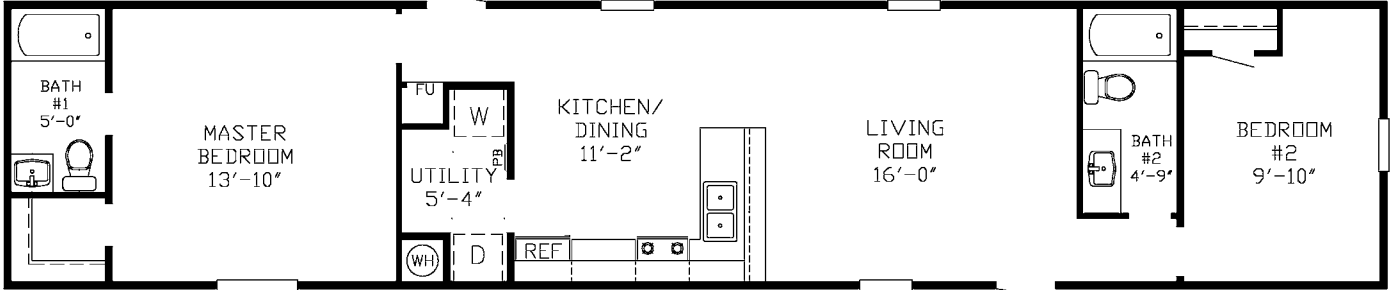

THE *Nokensville*

SS 2801 - 924 sq ft - 2 Bedroom/2 Bath - 14x66 (70)