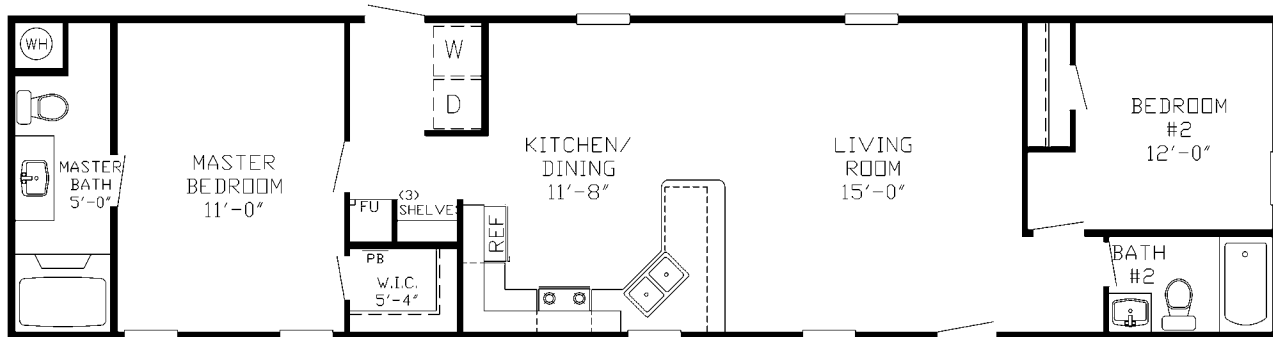

SS 2824 - 672 sq ft - 2 Bedroom/2 Bath - 14x48 (52)

THE *Sapphire*

SS 4807 - 1,216 sq ft - 3 Bedroom/2 Bath - 16x76 (80)

THE *Mallory*

SS 4808 - 960 sq ft - 2 Bedroom/2 Bath - 16x60 (64)

THE *Aspen*

SS 4812 - 1,216 sq ft - 3 Bedroom/2 Bath - 16x76 (80)

THE *Beasley*

SS 4814 - 896 sq ft - 3 Bedroom/2 Bath - 16x56 (60)

THE *Champlain*

SS 4815 - 1,216 sq ft - 3 Bedroom/2 Bath - 16x76 (80)

THE *Segal*

SS 4816 - 896 sq ft - 2 Bedroom/1 Bath - 16x56 (60)

THE *Tobak*

SS 4818 - 1,216 sq ft - 3 Bedroom/2 Bath - 16x76 (80)

THE *Cafy*

SS 4819 - 1,216 sq ft - 3 Bedroom/2 Bath - 16x76 (80)

THE *Sivley*

SS 4822 - 1,152 sq ft - 3 Bedroom/2 Bath - 16x72 (76)

THE *Carothers*

SS 4827 - 1,216 sq ft - 4 Bedroom/2 Bath - 16x76 (80)

THE *McCain*

SS 4831 - 1,216 sq ft - 3 Bedroom/2 Bath - 16x76 (80)

THE *Witt*

SS 4837 - 1,216 sq ft - 3 Bedroom/2 Bath - 16x76 (80)

THE *Kerry*

SS 4839 - 1,216 sq ft - 3 Bedroom/2 Bath - 16x76 (80)

SS SINGLE STANDARD FEATURES