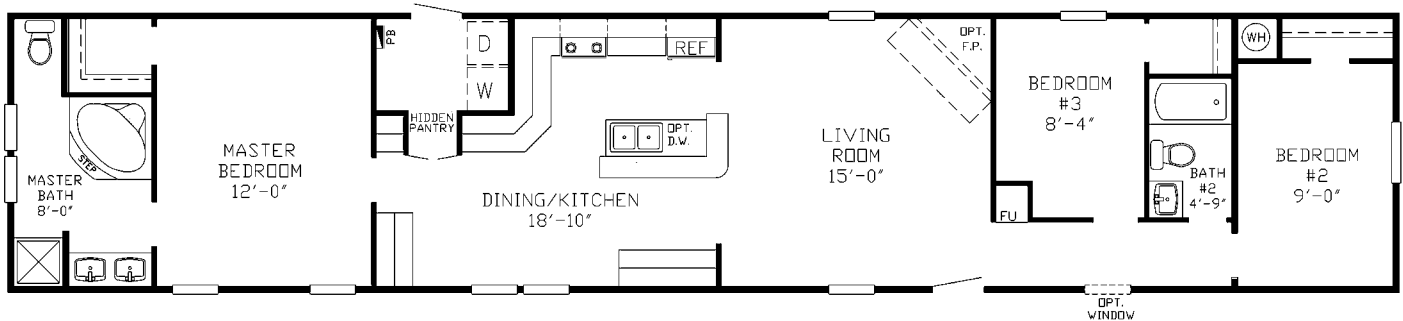

THE *Beasley*

SS 4814 - 896 sq ft - 3 Bedroom/2 Bath - 16x56 (60)

THE *Champlain*

SS 4815 - 1,216 sq ft - 3 Bedroom/2 Bath - 16x76 (80)

THE *Segal*

SS 4816 - 896 sq ft - 2 Bedroom/1 Bath - 16x56 (60)

THE *Tobak*

SS 4818 - 1,216 sq ft - 3 Bedroom/2 Bath - 16x76 (80)

THE *Cafy*

SS 4819 - 1,216 sq ft - 3 Bedroom/2 Bath - 16x76 (80)

THE *Sivley*

SS 4822 - 1,152 sq ft - 3 Bedroom/2 Bath - 16x72 (76)

THE *Carothers*

SS 4827 - 1,216 sq ft - 4 Bedroom/2 Bath - 16x76 (80)

THE *McCain*

SS 4831 - 1,216 sq ft - 3 Bedroom/2 Bath - 16x76 (80)

THE *Witt*

SS 4837 - 1,216 sq ft - 3 Bedroom/2 Bath - 16x76 (80)

THE *Kerry*

SS 4839 - 1,216 sq ft - 3 Bedroom/2 Bath - 16x76 (80)

SS SINGLE STANDARD FEATURES