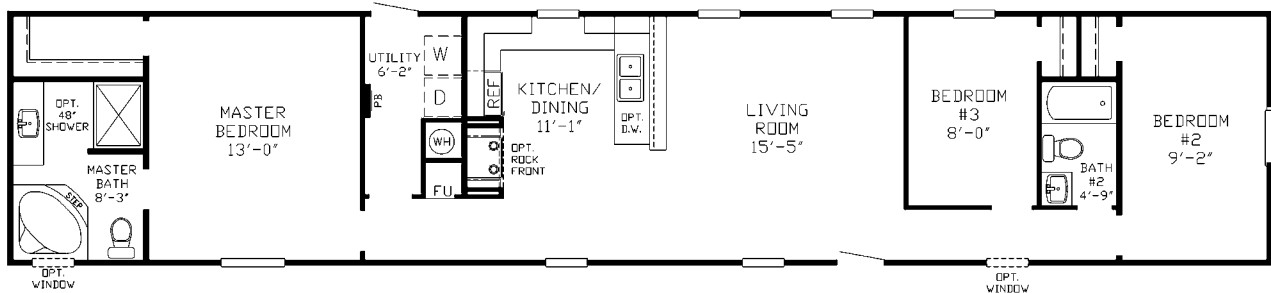

THE *Beasley*

SS 4814 - 896 sq ft - 3 Bedroom/2 Bath - 16x56 (60)

THE *Champlain*

SS 4815 - 1,216 sq ft - 3 Bedroom/2 Bath - 16x76 (80)

THE *Segal*

SS 4816 - 896 sq ft - 2 Bedroom/1 Bath - 16x56 (60)

THE *Tobak*

SS 4818 - 1,216 sq ft - 3 Bedroom/2 Bath - 16x76 (80)

THE *Cafy*

SS 4819 - 1,216 sq ft - 3 Bedroom/2 Bath - 16x76 (80)

THE *Sivley*

SS 4822 - 1,152 sq ft - 3 Bedroom/2 Bath - 16x72 (76)

THE *Carothers*

SS 4827 - 1,216 sq ft - 4 Bedroom/2 Bath - 16x76 (80)

THE *McCain*

SS 4831 - 1,216 sq ft - 3 Bedroom/2 Bath - 16x76 (80)

THE *Witt*

SS 4837 - 1,216 sq ft - 3 Bedroom/2 Bath - 16x76 (80)

THE *Kerry*

SS 4839 - 1,216 sq ft - 3 Bedroom/2 Bath - 16x76 (80)

SS SINGLE STANDARD FEATURES