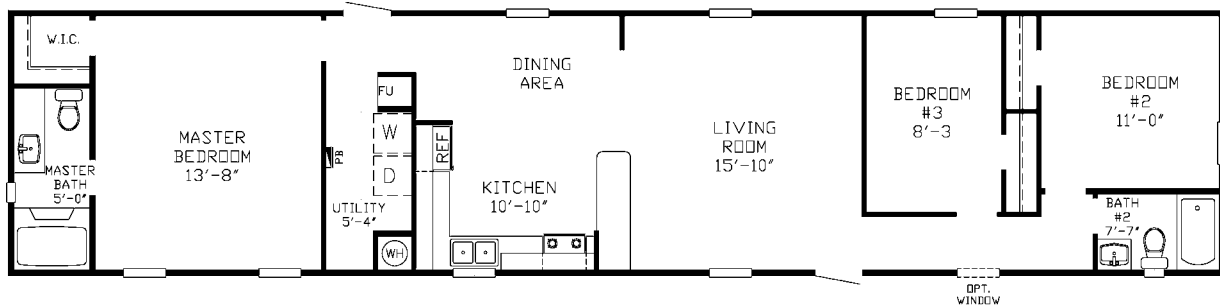

THE *Beasley*

SS 4814 - 896 sq ft - 3 Bedroom/2 Bath - 16x56 (60)

THE *Champlain*

SS 4815 - 1,216 sq ft - 3 Bedroom/2 Bath - 16x76 (80)

THE *Segal*

SS 4816 - 896 sq ft - 2 Bedroom/1 Bath - 16x56 (60)

THE *Tobak*

SS 4818 - 1,216 sq ft - 3 Bedroom/2 Bath - 16x76 (80)

THE *Cafy*

SS 4819 - 1,216 sq ft - 3 Bedroom/2 Bath - 16x76 (80)

THE *Sivley*

SS 4822 - 1,152 sq ft - 3 Bedroom/2 Bath - 16x72 (76)

THE *Carothers*

SS 4827 - 1,216 sq ft - 4 Bedroom/2 Bath - 16x76 (80)

THE *McCain*

SS 4831 - 1,216 sq ft - 3 Bedroom/2 Bath - 16x76 (80)

THE *Witt*

SS 4837 - 1,216 sq ft - 3 Bedroom/2 Bath - 16x76 (80)

THE *Kerry*

SS 4839 - 1,216 sq ft - 3 Bedroom/2 Bath - 16x76 (80)

SS SINGLE STANDARD FEATURES