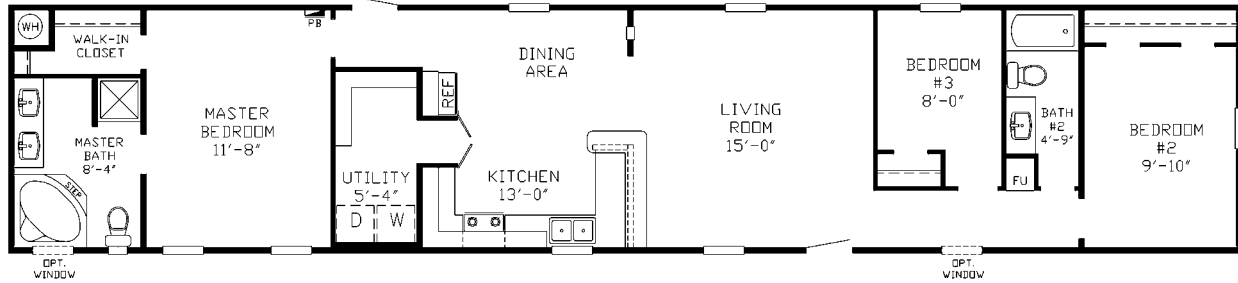

SS 2824 - 672 sq ft - 2 Bedroom/2 Bath - 14x48 (52)

THE *Sapphire*

SS 4807 - 1,216 sq ft - 3 Bedroom/2 Bath - 16x76 (80)

THE *Mallory*

SS 4808 - 960 sq ft - 2 Bedroom/2 Bath - 16x60 (64)

THE *Aspen*

SS 4812 - 1,216 sq ft - 3 Bedroom/2 Bath - 16x76 (80)

THE *Beasley*

SS 4814 - 896 sq ft - 3 Bedroom/2 Bath - 16x56 (60)

THE *Champlain*

SS 4815 - 1,216 sq ft - 3 Bedroom/2 Bath - 16x76 (80)

THE *Segal*

SS 4816 - 896 sq ft - 2 Bedroom/1 Bath - 16x56 (60)

THE *Tobak*

SS 4818 - 1,216 sq ft - 3 Bedroom/2 Bath - 16x76 (80)

THE *Cafy*

SS 4819 - 1,216 sq ft - 3 Bedroom/2 Bath - 16x76 (80)

THE *Sivley*

SS 4822 - 1,152 sq ft - 3 Bedroom/2 Bath - 16x72 (76)

THE *Carothers*

SS 4827 - 1,216 sq ft - 4 Bedroom/2 Bath - 16x76 (80)

THE *McCain*

SS 4831 - 1,216 sq ft - 3 Bedroom/2 Bath - 16x76 (80)

THE *Witt*

SS 4837 - 1,216 sq ft - 3 Bedroom/2 Bath - 16x76 (80)

THE *Kerry*

SS 4839 - 1,216 sq ft - 3 Bedroom/2 Bath - 16x76 (80)

SS SINGLE STANDARD FEATURES