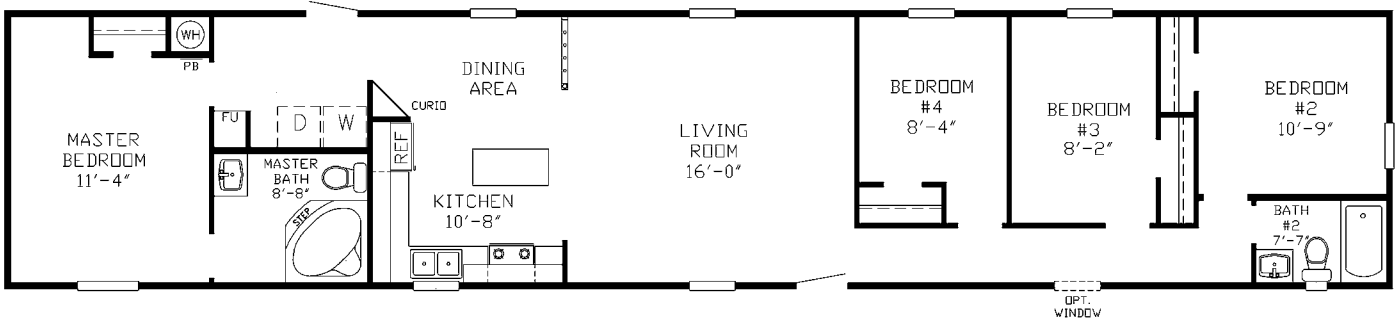

THE *Beasley*

SS 4814 - 896 sq ft - 3 Bedroom/2 Bath - 16x56 (60)

THE *Champlain*

SS 4815 - 1,216 sq ft - 3 Bedroom/2 Bath - 16x76 (80)

THE *Segal*

SS 4816 - 896 sq ft - 2 Bedroom/1 Bath - 16x56 (60)

THE *Tobak*

SS 4818 - 1,216 sq ft - 3 Bedroom/2 Bath - 16x76 (80)

THE *Cafy*

SS 4819 - 1,216 sq ft - 3 Bedroom/2 Bath - 16x76 (80)

THE *Sivley*

SS 4822 - 1,152 sq ft - 3 Bedroom/2 Bath - 16x72 (76)

THE *Carothers*

SS 4827 - 1,216 sq ft - 4 Bedroom/2 Bath - 16x76 (80)

THE *McCain*

SS 4831 - 1,216 sq ft - 3 Bedroom/2 Bath - 16x76 (80)

THE *Witt*

SS 4837 - 1,216 sq ft - 3 Bedroom/2 Bath - 16x76 (80)

THE *Kerry*

SS 4839 - 1,216 sq ft - 3 Bedroom/2 Bath - 16x76 (80)

SS SINGLE STANDARD FEATURES