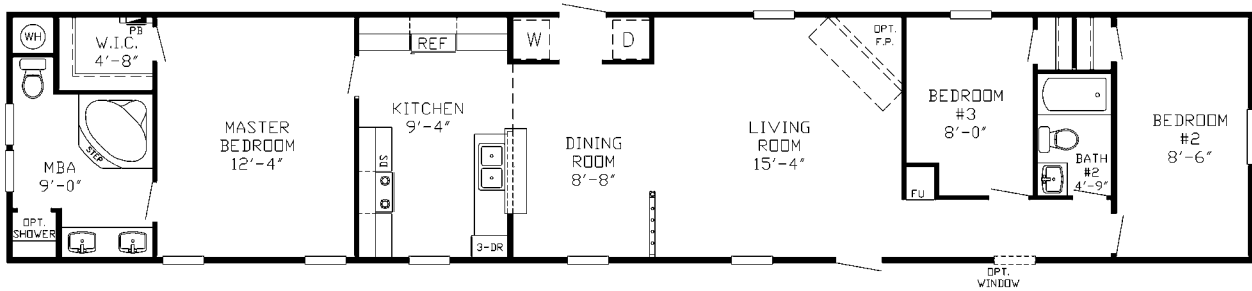

THE *Beasley*

SS 4814 - 896 sq ft - 3 Bedroom/2 Bath - 16x56 (60)

THE *Champlain*

SS 4815 - 1,216 sq ft - 3 Bedroom/2 Bath - 16x76 (80)

THE *Segal*

SS 4816 - 896 sq ft - 2 Bedroom/1 Bath - 16x56 (60)

THE *Tobak*

SS 4818 - 1,216 sq ft - 3 Bedroom/2 Bath - 16x76 (80)

THE *Cafy*

SS 4819 - 1,216 sq ft - 3 Bedroom/2 Bath - 16x76 (80)

THE *Sivley*

SS 4822 - 1,152 sq ft - 3 Bedroom/2 Bath - 16x72 (76)

THE *Carothers*

SS 4827 - 1,216 sq ft - 4 Bedroom/2 Bath - 16x76 (80)

THE *McCain*

SS 4831 - 1,216 sq ft - 3 Bedroom/2 Bath - 16x76 (80)

THE *Witt*

SS 4837 - 1,216 sq ft - 3 Bedroom/2 Bath - 16x76 (80)

THE *Kerry*

SS 4839 - 1,216 sq ft - 3 Bedroom/2 Bath - 16x76 (80)

SS SINGLE STANDARD FEATURES