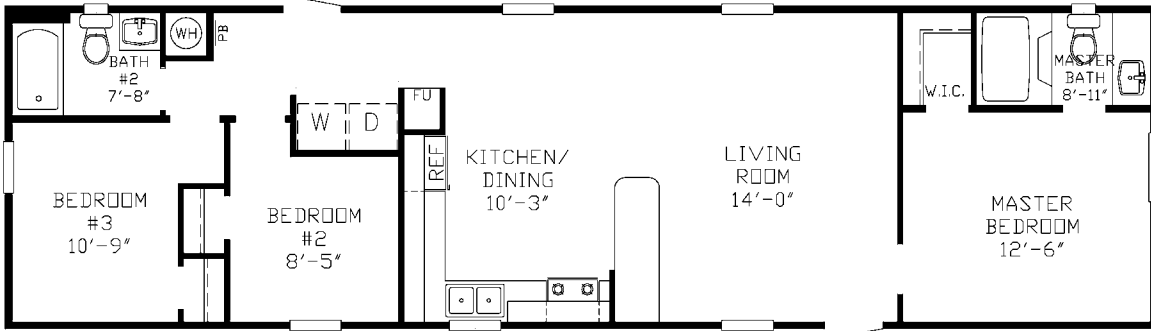

SS 2824 - 672 sq ft - 2 Bedroom/2 Bath - 14x48 (52)

THE *Sapphire*

SS 4807 - 1,216 sq ft - 3 Bedroom/2 Bath - 16x76 (80)

THE *Mallory*

SS 4808 - 960 sq ft - 2 Bedroom/2 Bath - 16x60 (64)

THE *Aspen*

SS 4812 - 1,216 sq ft - 3 Bedroom/2 Bath - 16x76 (80)

THE *Beasley*

SS 4814 - 896 sq ft - 3 Bedroom/2 Bath - 16x56 (60)

THE *Champlain*

SS 4815 - 1,216 sq ft - 3 Bedroom/2 Bath - 16x76 (80)

THE *Segal*

SS 4816 - 896 sq ft - 2 Bedroom/1 Bath - 16x56 (60)

THE *Tobak*

SS 4818 - 1,216 sq ft - 3 Bedroom/2 Bath - 16x76 (80)

THE *Cafy*

SS 4819 - 1,216 sq ft - 3 Bedroom/2 Bath - 16x76 (80)

THE *Sivley*

SS 4822 - 1,152 sq ft - 3 Bedroom/2 Bath - 16x72 (76)

THE *Carothers*

SS 4827 - 1,216 sq ft - 4 Bedroom/2 Bath - 16x76 (80)

THE *McCain*

SS 4831 - 1,216 sq ft - 3 Bedroom/2 Bath - 16x76 (80)

THE *Witt*

SS 4837 - 1,216 sq ft - 3 Bedroom/2 Bath - 16x76 (80)

THE *Kerry*

SS 4839 - 1,216 sq ft - 3 Bedroom/2 Bath - 16x76 (80)

SS SINGLE STANDARD FEATURES