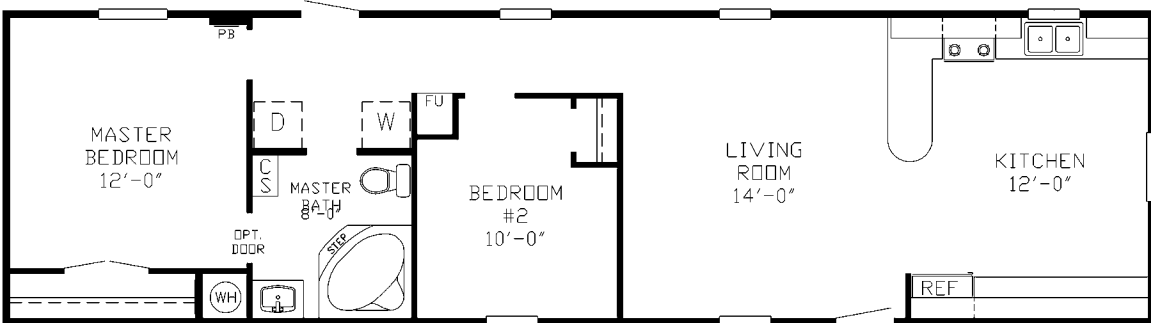

THE *Beasley*

SS 4814 - 896 sq ft - 3 Bedroom/2 Bath - 16x56 (60)

THE *Champlain*

SS 4815 - 1,216 sq ft - 3 Bedroom/2 Bath - 16x76 (80)

THE *Segal*

SS 4816 - 896 sq ft - 2 Bedroom/1 Bath - 16x56 (60)

THE *Tobak*

SS 4818 - 1,216 sq ft - 3 Bedroom/2 Bath - 16x76 (80)

THE *Cafy*

SS 4819 - 1,216 sq ft - 3 Bedroom/2 Bath - 16x76 (80)

THE *Sivley*

SS 4822 - 1,152 sq ft - 3 Bedroom/2 Bath - 16x72 (76)

THE *Carothers*

SS 4827 - 1,216 sq ft - 4 Bedroom/2 Bath - 16x76 (80)

THE *McCain*

SS 4831 - 1,216 sq ft - 3 Bedroom/2 Bath - 16x76 (80)

THE *Witt*

SS 4837 - 1,216 sq ft - 3 Bedroom/2 Bath - 16x76 (80)

THE *Kerry*

SS 4839 - 1,216 sq ft - 3 Bedroom/2 Bath - 16x76 (80)

SS SINGLE STANDARD FEATURES