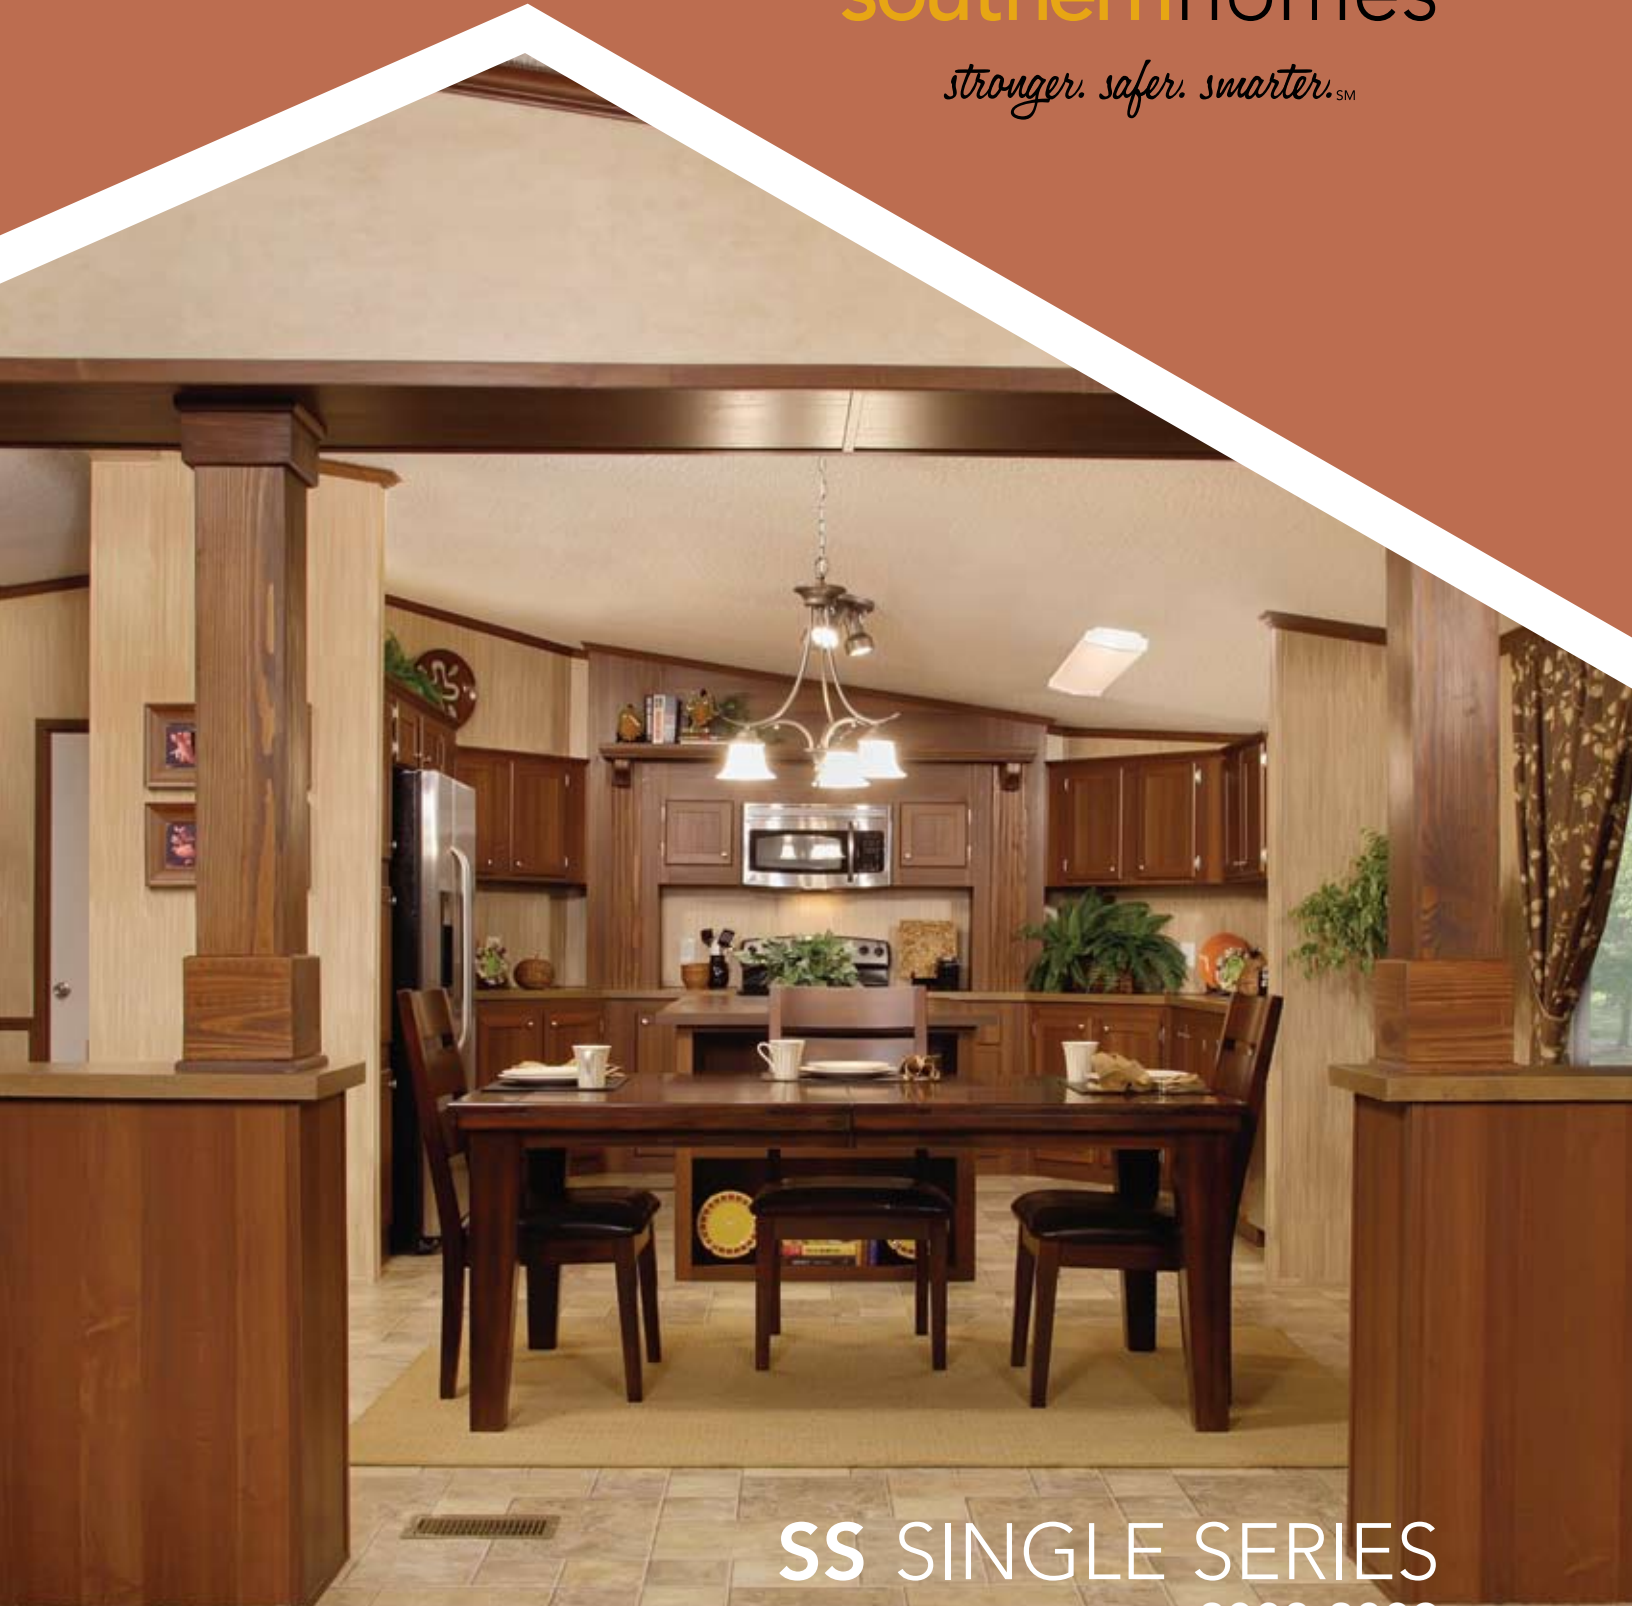

southernhomes™

stronger. safer. smarter.™

SS SINGLE SERIES
2008-2009

THE *Nokensville*

SS 2801 - 924 sq ft - 2 Bedroom/2 Bath - 14x66 (70)

THE *Arindale*

SS 2802 - 924 sq ft - 3 Bedroom/2 Bath - 14x66 (70)

THE *Rollins*